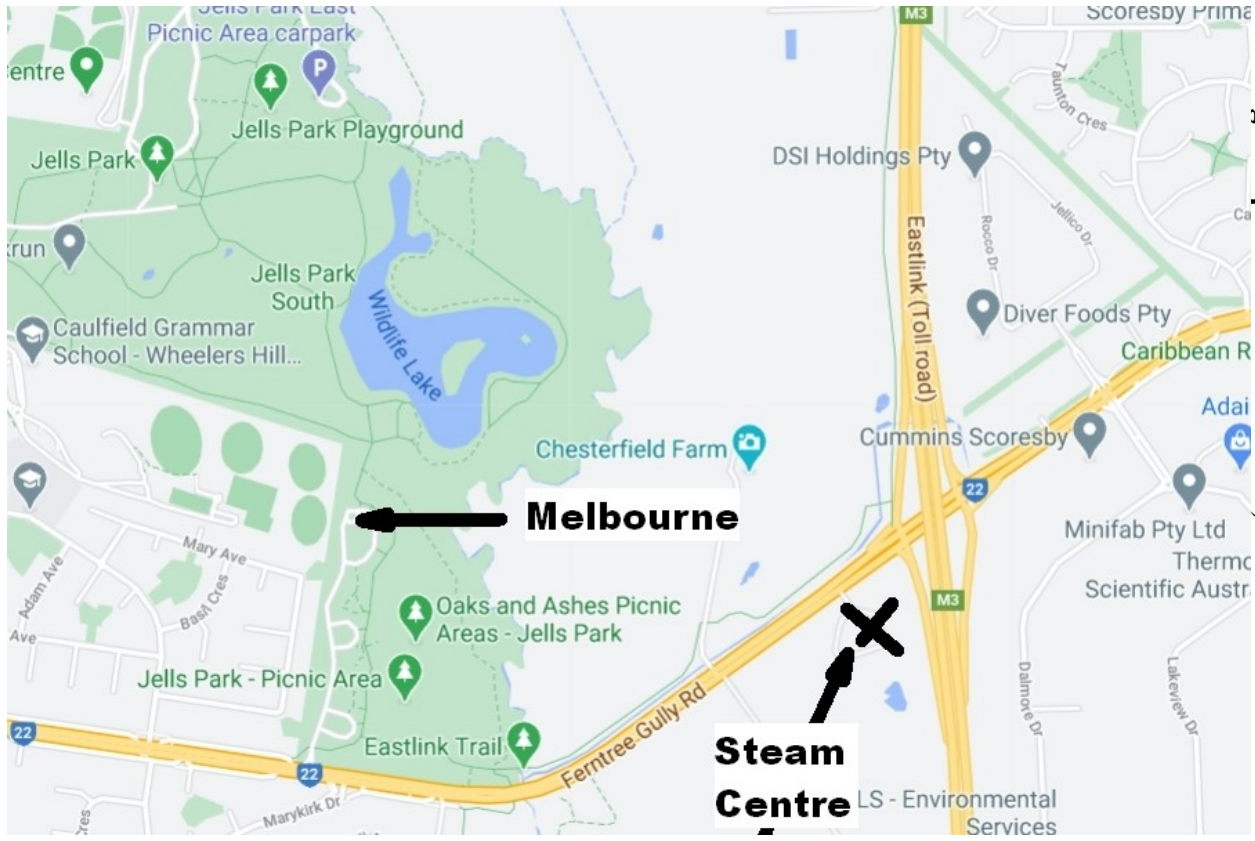

Google maps -37.90510000057442, 145.2141320844168